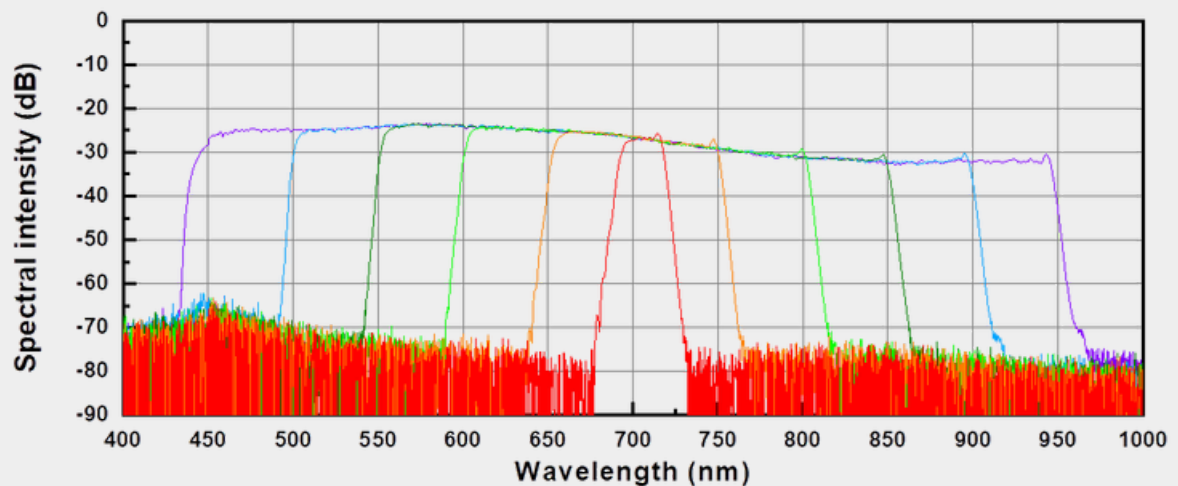

Spectral Range

400* - 1000 nm

Optical Output

Free space or Fibre output (1 m)
(Collimated output customizable)

/ Highlights

Accessory for Supercontinuum Lasers

Plug-in-accessory

/ Applications

Bioimaging

Nanophotonic

* Initial wavelength depends on the supercontinuum source

Boreal^{V4}

/ Technical Specifications

Spectral Range

400* - 1000 nm

Optical Output

Free space or Fibre output (1 m) (Collimated output customizable)

Output Polarization:	Unpolarized
Power Requirements	110V – 220V 50/60 Hz
Connections:	IN – Coupling holder (Laser) IN – Power supply IN – USB port (System control)
Displayed Parameters (Controlled):	Min/Max wavelength selection Central wavelength/Bandwidth selection
Control Modes:	Remote (USB port)
Operating Temperature:	20 - 30 °C
Storage Temperature:	0 - 60°C
Bandwidth:	10 - 600 nm
Simultaneous selectable band:	1
Resolution:	1 nm
Insertion losses (full bandwidth):	≤ 10 % (free space output) ≤ 30 % (Multimode fibre output) ≤ 60 % (Singlemode fibre output)

* Initial wavelength depends on the supercontinuum source

Boreal V4

Supercontinuum laser emission filtered into different bands, maintaining the central wavelength while decreasing the bandwidth from 550 nm to 50 nm in 50 nm steps.