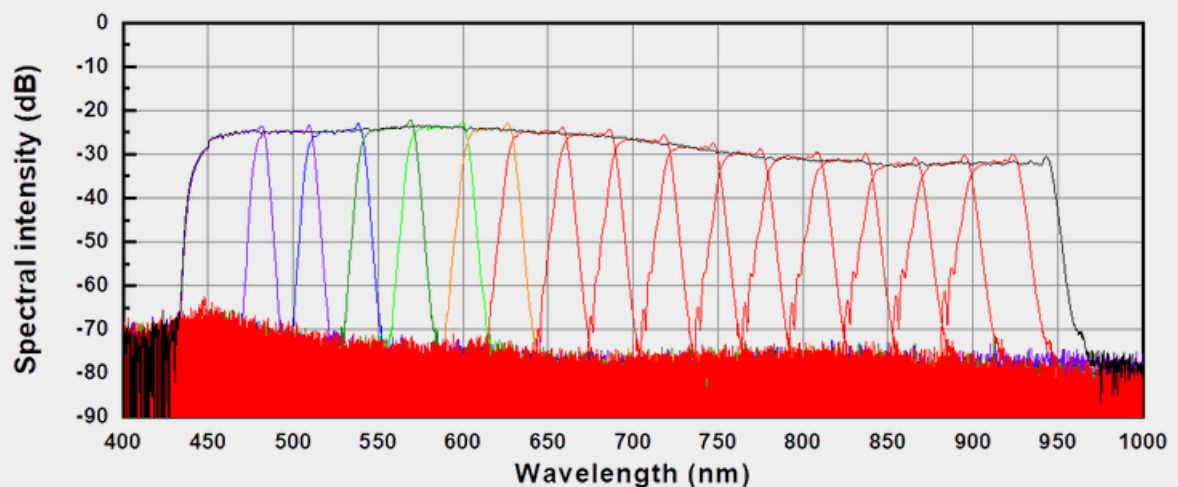

Supercontinuum laser emission filtered in different bands of 30 nm bandwidth and central wavelength progressively tuned with 30 nm steps.